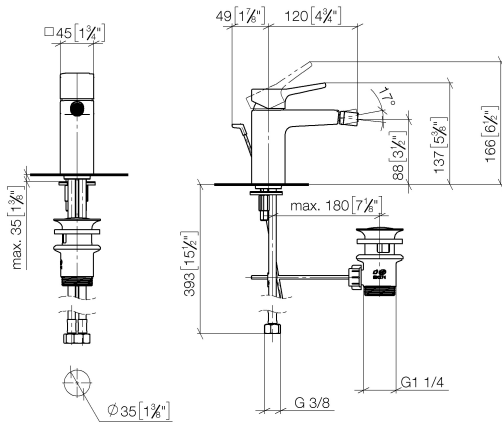

DORNBACHT YARRE Single-lever bidet mixer with pop-up waste - Chrome

33 600 832

- 124mm projection
- ball-joint pivotable through 15° (in any direction)
- circular, air-enriched flow
- height of mixer 126 mm
- height up to aerator 90 mm
- hole diameter 35 mm
- 2x screw-in M 8 x 1 pressure hose, leak-tested
- max. flow 6.8 l/min

 Chrome

33 600 832-00

 Soft Black

33 600 832-69

DORNBRAUCHT YARRE Single-lever bidet mixer with pop-up waste - Chrome

33 600 832

mm [inches]

Flow rate chart

Certificates

AbP_10166. ACS_23 ACC NY WRAS_240104003.
491.

DORNBRACHT YARRE Single-lever bidet mixer with pop-up waste - Chrome

33 600 832

Parts for other finishes can be found here: [Soft Black](#)

Spare parts list

No.	Item Number	Name	Quantity used	Delivery time
1	90 20 83 004 00-00	handle	1	2
2	90 21 02 400 00-00	cover	1	2
3	90 23 10 140 00 90	nut	1	2
4	90 15 05 502 00 90	cartridge	1	2
5	90 21 40 008 00-00	joint	1	2
6	90 23 01 178 00-00	aerator	1	-
Spare part can no longer be ordered, please order the replacement item				
7	90 30 11 504 00 90	fixing set	1	2
8	90 30 04 110 02 90	hose	1	2
9	90 11 01 200 00-00	pop-up waste	1	2