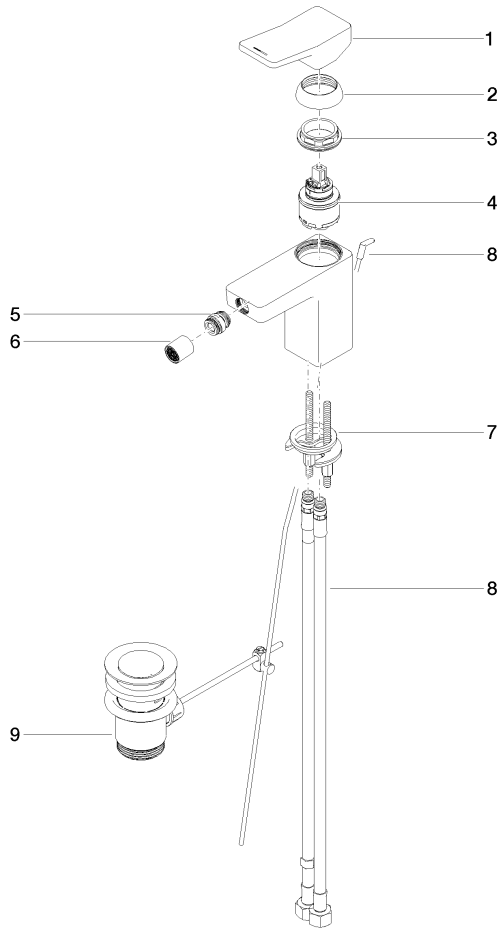

DORNBACHT YARRE Single-lever bidet mixer with pop-up waste - Chrome

33 600 832

- 124mm projection
- ball-joint pivotable through 15° (in any direction)
- circular, air-enriched flow
- height of mixer 126 mm
- height up to aerator 90 mm
- hole diameter 35 mm
- 2x screw-in M 8 x 1 pressure hose, leak-tested
- max. flow 6.8 l/min

 Chrome

33 600 832-00

 Soft Black

33 600 832-69

DORNBRAUCHT YARRE Single-lever bidet mixer with pop-up waste - Chrome

33 600 832

mm [inches]

Flow rate chart

Certificates

AbP_10166. ACS_23 ACC NY WRAS_240104003.
491.

DORNBRACHT YARRE Single-lever bidet mixer with pop-up waste - Chrome

33 600 832

Parts for other finishes can be found here: [Soft Black](#)

Spare parts list

No.	Item Number	Name	Quantity used	Delivery time
1	90 20 83 004 00-00	handle	1	2
2	90 21 02 400 00-00	cover	1	2
3	90 23 10 140 00 90	nut	1	2
4	90 15 05 502 00 90	cartridge	1	2
5	90 21 40 008 00-00	joint	1	2
6	90 23 01 178 00-00	aerator	1	-
Spare part can no longer be ordered, please order the replacement item				
7	90 30 11 504 00 90	fixing set	1	2
8	90 30 04 110 02 90	hose	1	2
9	90 11 01 200 00-00	pop-up waste	1	2